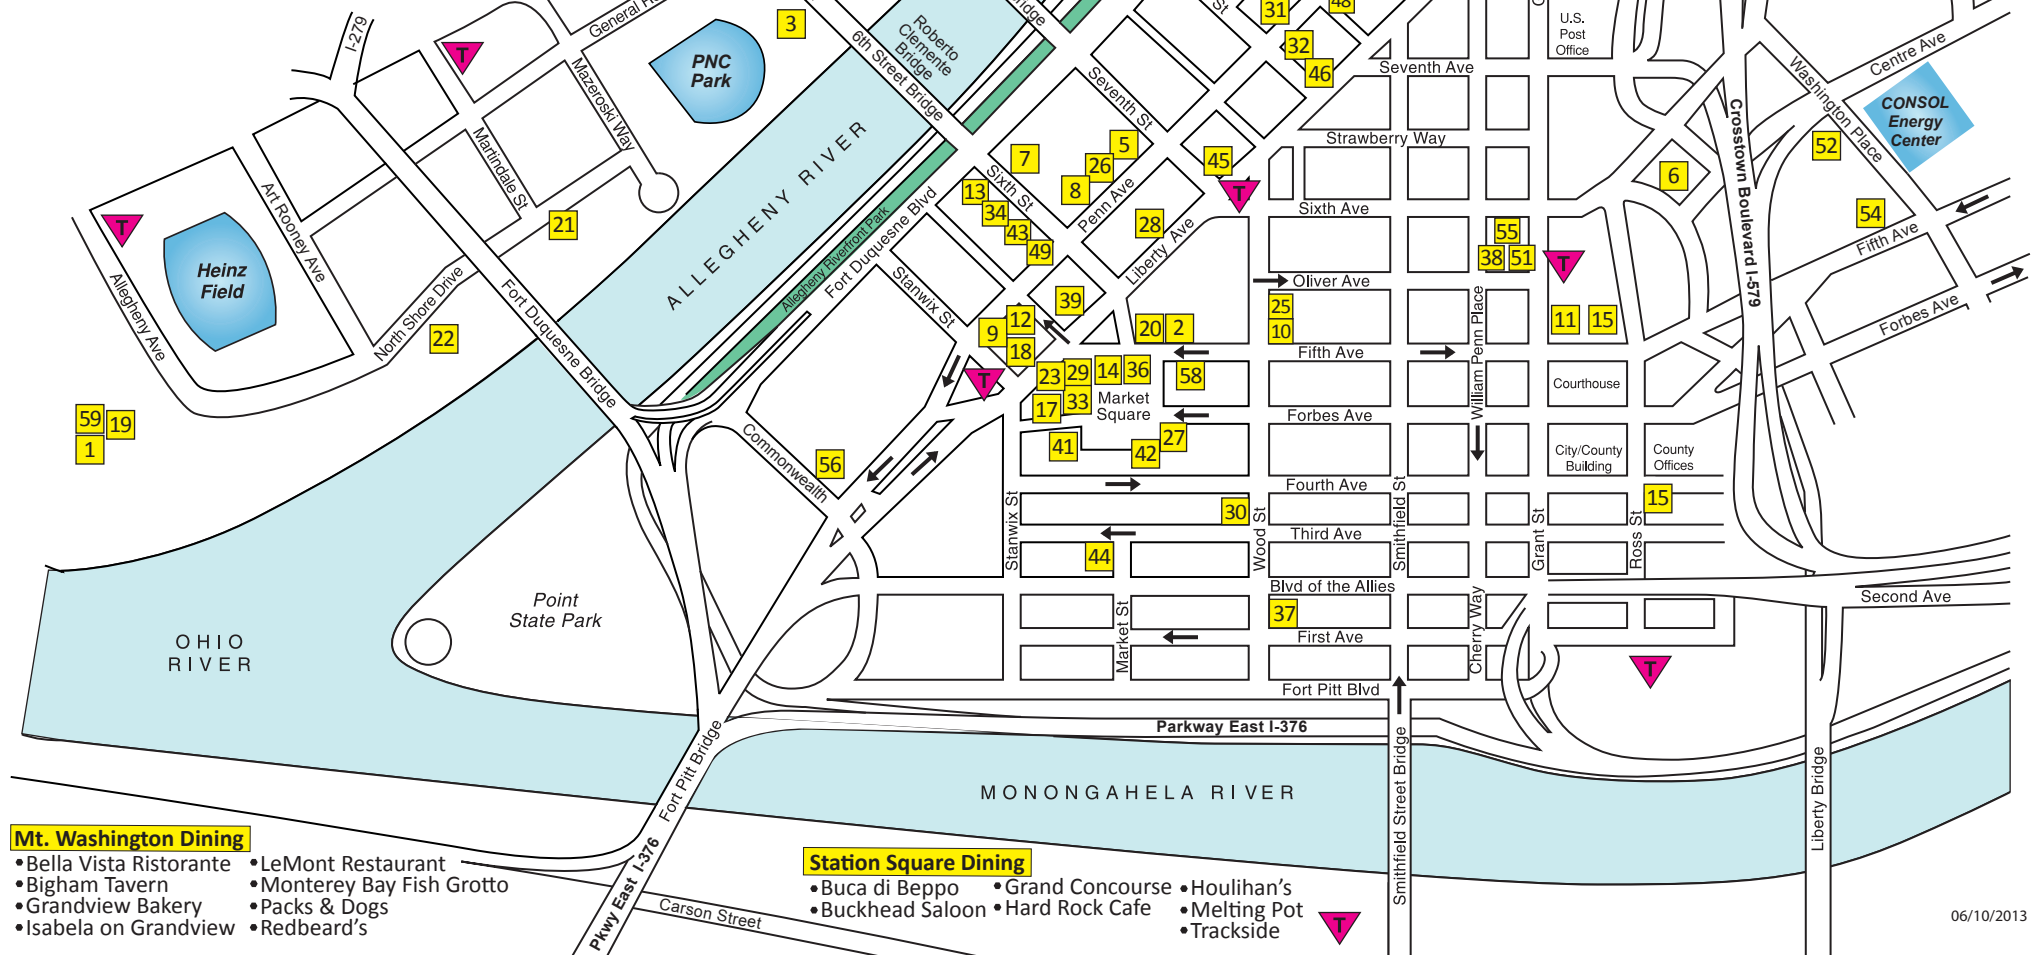

VISITPITTSBURGH DINING PARTNERS Downtown/North Shore/Mt. Washington/Station Square

- 1 Andrew's Steak and Seafood
- 2 Andys at Fairmont
- 3 Atria's at PNC Park
- 4 August Henry's City Saloon
- 5 Backstage Bar at Theater Square
- 6 Bigelow Grille at Doubletree
- 7 Braddock's American Brasserie
- 8 Bravo Franco
- 9 Caffè Amante
- 10 Capital Grille of Pittsburgh
- 11 Carlton Restaurant
- 12 Charley's Grilled Subs
- 13 Christos Mediterranean Grille
- 14 Diamond Market Bar & Grill
- 15 Eadies' Market & Catering
- 16 Eleven Contemporary Kitchen
- 17 Fat Tommy's Pizzeria
- 18 Fifth Avenue Place Arcade Shops
- 19 Grandview Buffet
- 20 Habitat at Fairmont
- 21 Hyde Park Prime Steakhouse
- 22 Jerome Bettis Grille 36
- 23 Jimmy John's Gourmet Sandwiches
- 24 Lidia's Pittsburgh

- 25 McCormick & Schmick's Seafood
- 26 Meat & Potatoes
- 27 Moe's Southwest Grill
- 28 Morton's The Steakhouse
- 29 My Big Fat Greek Gyro
- 30 Nathan's Pittsburgh
- 31 Nicky's Thai Kitchen
- 32 Nine on Nine
- 33 NOLA on the Square
- 34 Olive or Twist
- 35 Original Fish Market at Westin
- 36 Original Oyster House
- 37 Osteria 100
- 38 Palm Court at Omni
- 39 Penn Brewery
- 40 Penn City Grille at Westin
- 41 PPG Place Food Court and Retail
- 42 Primanti Bros. Market Square

- 54 T.G.I. Friday's
- 55 Tap/Terrace Rooms at Omni
- 56 Three Rivers Restaurant
- 57 Tonic Bar & Grill
- 58 Vallozzi's Pittsburgh
- 59 Wheelhouse Grill

 Subway Stop
 Direction of traffic flow

Mt. Washington Dining

- Bella Vista Ristorante
- Bigham Tavern
- Grandview Bakery
- Isabela on Grandview
- LeMont Restaurant
- Monterey Bay Fish Grotto
- Packs & Dogs
- Redbeard's

Station Square Dining

- Buca di Beppo
- Buckhead Saloon
- Grand Concourse
- Hard Rock Cafe
- Houlihan's
- Melting Pot
- Trackside